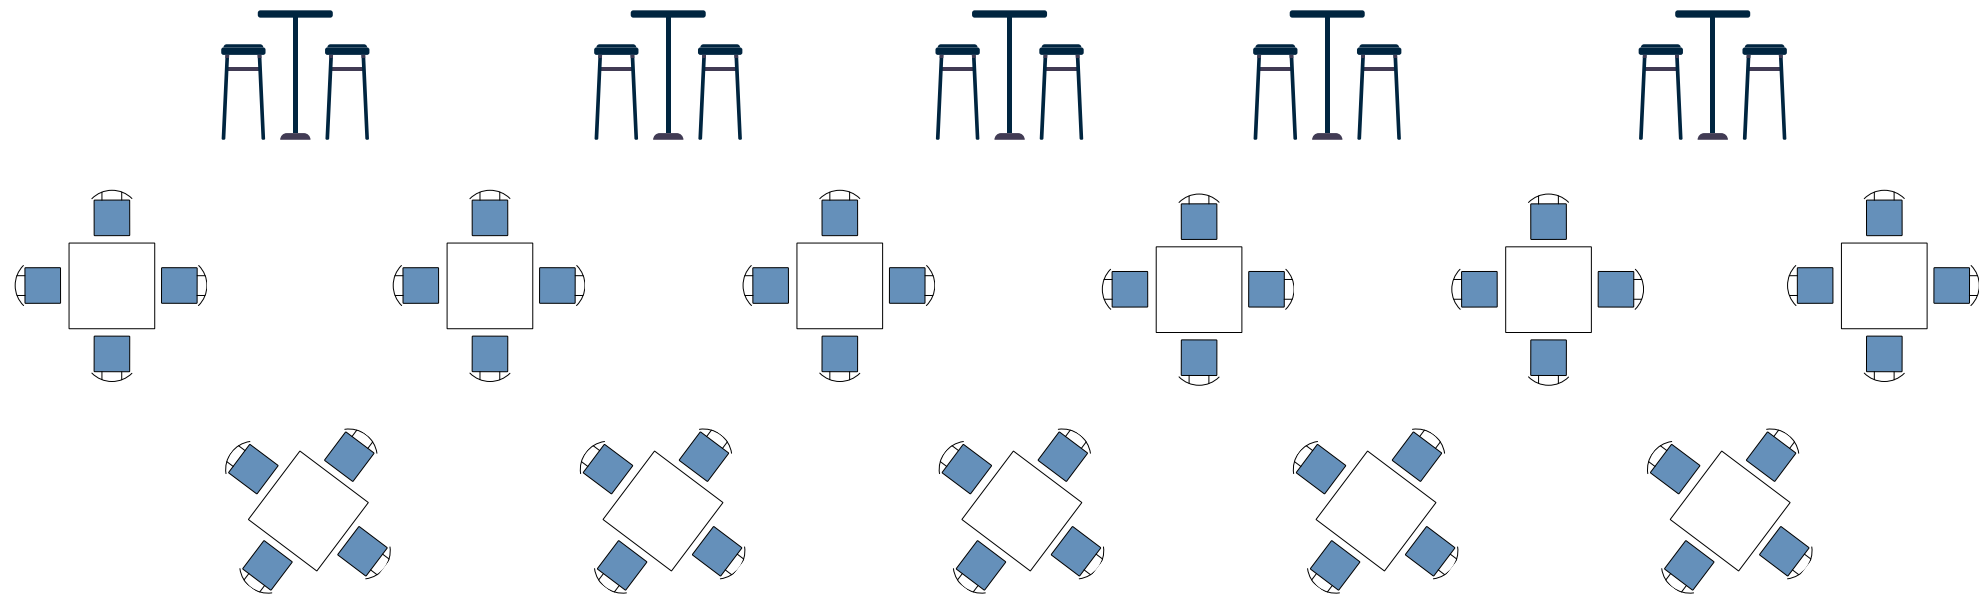

**BOONDALL FUNCTIONS
FLOORPLANS**

When it comes to private events, you won't find another venue like it in Queensland! Whatever your occasion, we have the space to make it truly special.

The Iceworld™ Boondall function area is on the mezzanine level overlooking our Olympic-sized ice rink. Our large, flexible space can be hired as one open-plan space, including the licensed bar, or partition an area to suit your event.

We also have several ways to support your audio visual needs at no extra cost.

ICEWORLD BOONDALL - FLOOR PLAN

TV SCREEN

BAR 2

CONFERENCE & MEETINGS

SEATED BANQUET

COCKTAIL EVENT

Max. Capacity 100

Max. Capacity 150

Max. Capacity 250

Please note, minimum capacities apply to catering orders.

MEZZANINE

BAR & KITCHEN SERVICE

ICE SPORT EVENT - FLOOR PLAN

TV SCREEN

BAR 2

BAR & KITCHEN SERVICE

MEZZANINE

CONFERENCE & MEETING EVENTS - FLOOR PLAN

TV SCREEN

BAR 2

MEZZANINE

BAR & KITCHEN SERVICE

BANQUET EVENT - FLOOR PLAN