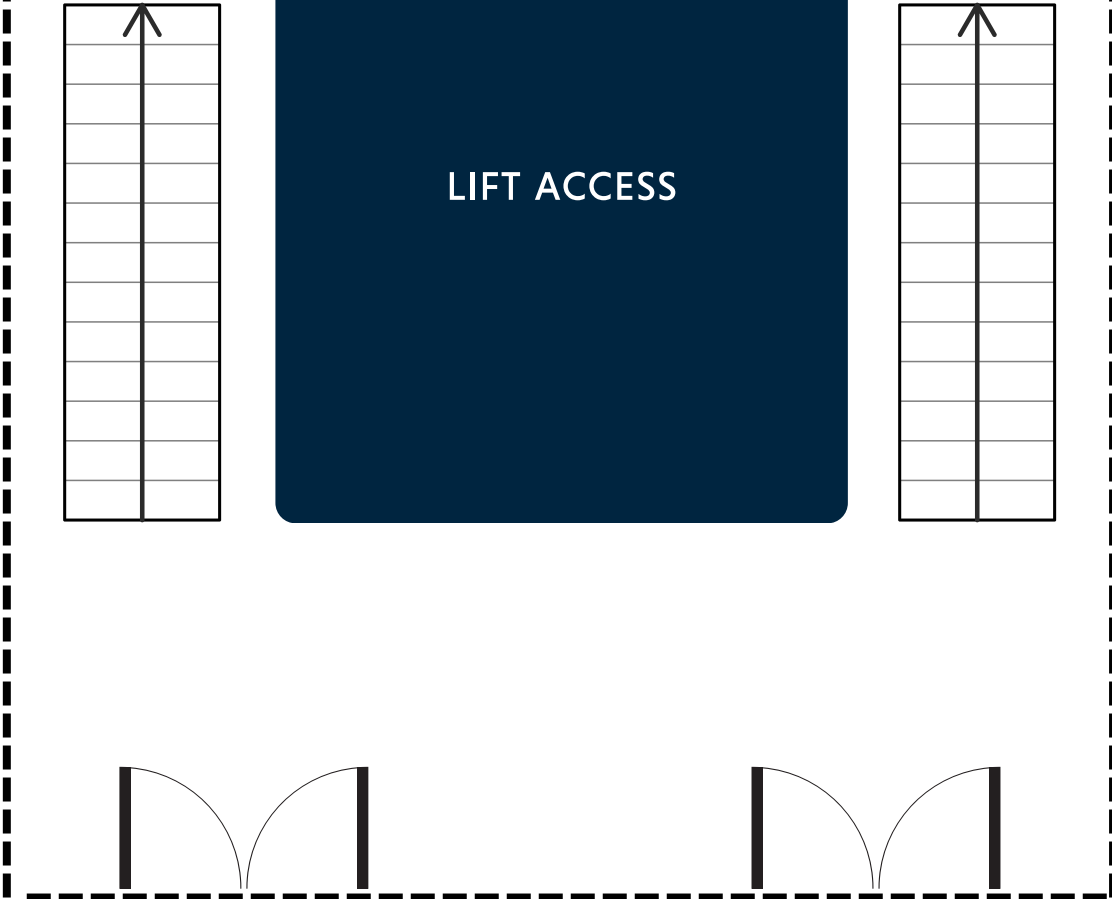

**BOONDALL FUNCTIONS
FLOORPLANS**

When it comes to private events, you won't find another venue like it in Queensland! Whatever your occasion, we have the space to make it truly special.

The Iceworld™ Boondall function area is on the mezzanine level overlooking our Olympic-sized ice rink. Our large, flexible space can be hired as one open-plan space, including the licensed bar, or partition an area to suit your event.

We also have several ways to support your audio visual needs at no extra cost.

ICEWORLD BOONDALL - FLOOR PLAN

TV SCREEN

BAR 2

CONFERENCE & MEETINGS

SEATED BANQUET

COCKTAIL EVENT

Max. Capacity 100

BAR & KITCHEN SERVICE

MEZZANINE

CONFERENCE & MEETING EVENTS - FLOOR PLAN

TV SCREEN

BAR 2

MEZZANINE

BAR & KITCHEN SERVICE

BANQUET EVENT - FLOOR PLAN

TV SCREEN

BAR 2

BAR & KITCHEN SERVICE

MEZZANINE