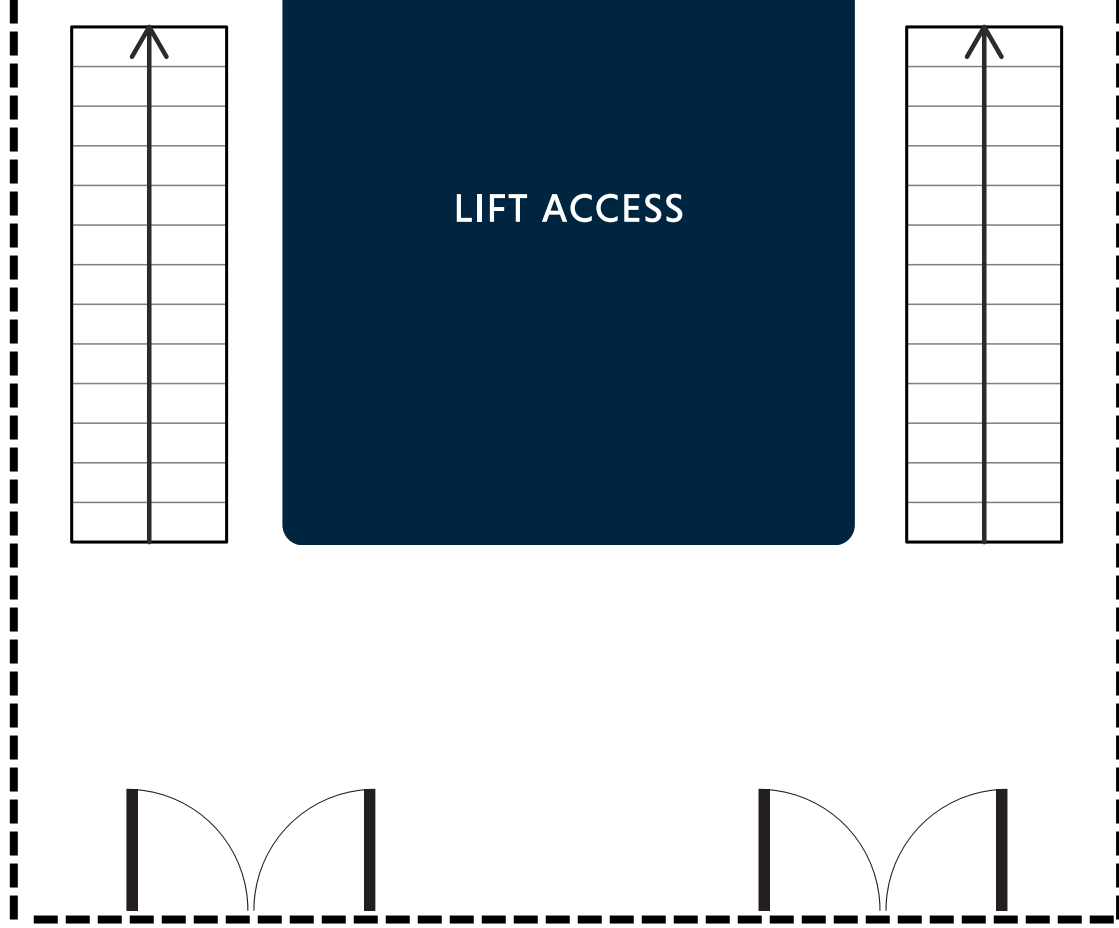

**BOONDALL FUNCTIONS
FLOORPLANS**

When it comes to private events, you won't find another venue like it in Queensland! Whatever your occasion, we have the space to make it truly special.

The Iceworld™ Boondall function area is on the mezzanine level overlooking our Olympic-sized ice rink. Our large, flexible space can be hired as one open-plan space, including the licensed bar, or partition an area to suit your event.

We also have several ways to support your audio visual needs at no extra cost.

ICEWORLD BOONDALL - FLOOR PLAN

TV SCREEN

BAR 2

CONFERENCE & MEETINGS

SEATED BANQUET

COCKTAIL EVENT

Max. Capacity 100

BAR & KITCHEN SERVICE

MEZZANINE

CONFERENCE & MEETING EVENTS - FLOOR PLAN

TV SCREEN

BAR 2

MEZZANINE

BAR & KITCHEN SERVICE

BANQUET EVENT - FLOOR PLAN

TV SCREEN

BAR 2

BAR & KITCHEN SERVICE

MEZZANINE