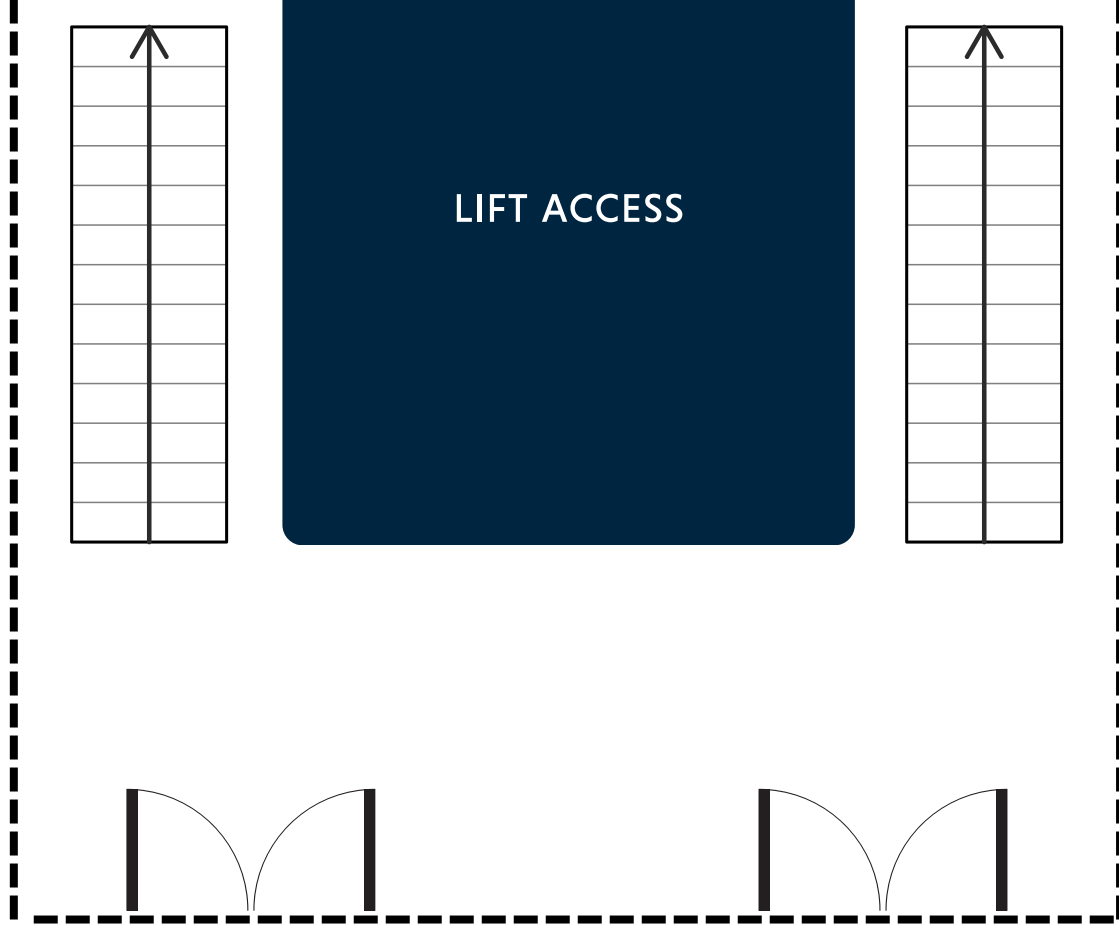

**BOONDALL FUNCTIONS
FLOORPLANS**

When it comes to private events, you won't find another venue like it in Queensland! Whatever your occasion, we have the space to make it truly special.

The Iceworld™ Boondall function area is on the mezzanine level overlooking our Olympic-sized ice rink. Our large, flexible space can be hired as one open-plan space, including the licensed bar, or partition an area to suit your event.

We also have several ways to support your audio visual needs at no extra cost.

ICEWORLD BOONDALL - FLOOR PLAN

TV SCREEN

BAR 2

CONFERENCE & MEETINGS

SEATED BANQUET

COCKTAIL EVENT

Max. Capacity 100

Max. Capacity 150

Max. Capacity 250

Please note, minimum capacities apply to catering orders.

MEZZANINE

BAR & KITCHEN SERVICE

ICE SPORT EVENT - FLOOR PLAN

TV SCREEN

BAR 2

BAR & KITCHEN SERVICE

MEZZANINE

CONFERENCE & MEETING EVENTS - FLOOR PLAN

TV SCREEN

BAR 2

MEZZANINE

BAR & KITCHEN SERVICE

BANQUET EVENT - FLOOR PLAN