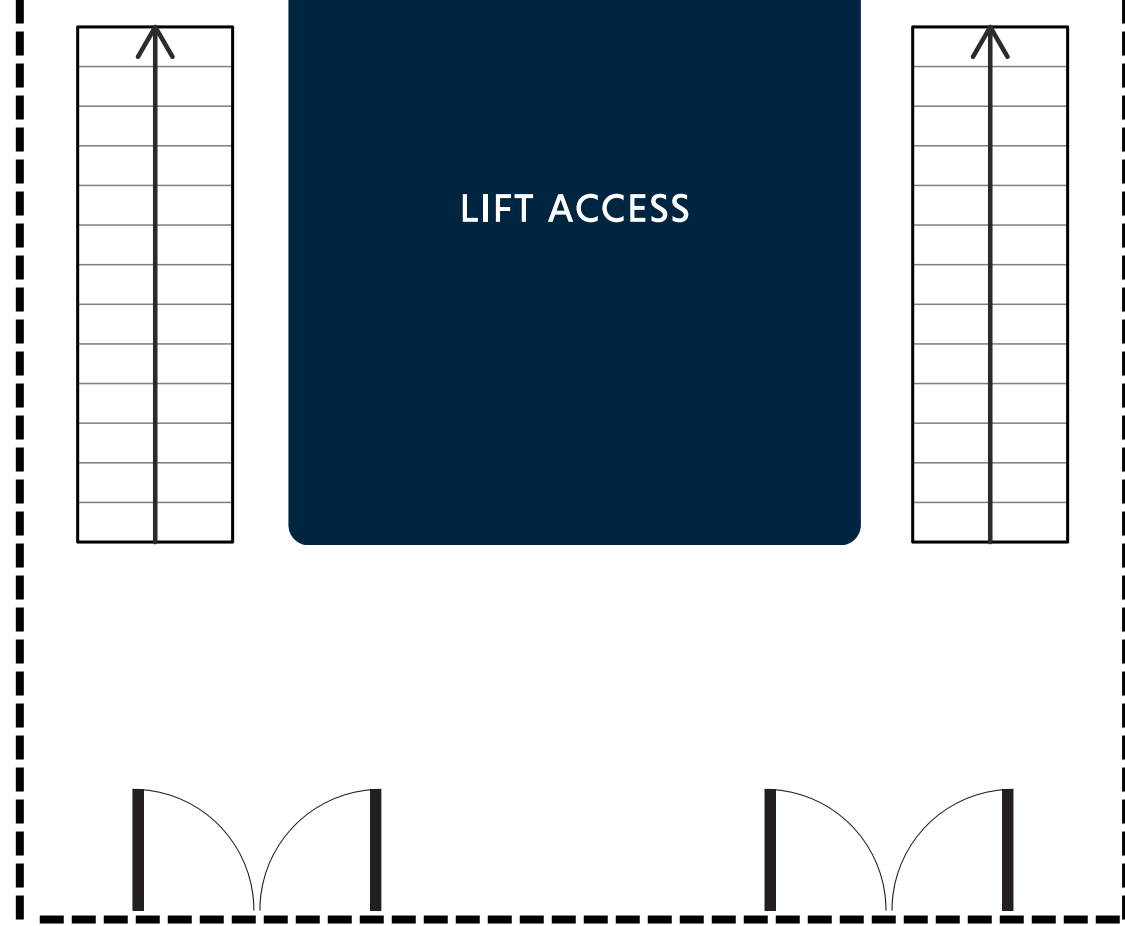

**BOONDALL FUNCTIONS
FLOORPLANS**

When it comes to private events, you won't find another venue like it in Queensland! Whatever your occasion, we have the space to make it truly special.

The Iceworld™ Boondall function area is on the mezzanine level overlooking our Olympic-sized ice rink. Our large, flexible space can be hired as one open-plan space, including the licensed bar, or partition an area to suit your event.

We also have several ways to support your audio visual needs at no extra cost.

ICEWORLD BOONDALL - FLOOR PLAN

TV SCREEN

BAR 2

CONFERENCE & MEETINGS

SEATED BANQUET

COCKTAIL EVENT

Max. Capacity 100

Max. Capacity 150

Max. Capacity 250

Please note, minimum capacities apply to catering orders.

MEZZANINE

BAR & KITCHEN SERVICE

ICE SPORT EVENT - FLOOR PLAN

TV SCREEN

BAR 2

BAR & KITCHEN SERVICE

MEZZANINE

CONFERENCE & MEETING EVENTS - FLOOR PLAN

TV SCREEN

BAR 2

MEZZANINE

BAR & KITCHEN SERVICE

BANQUET EVENT - FLOOR PLAN